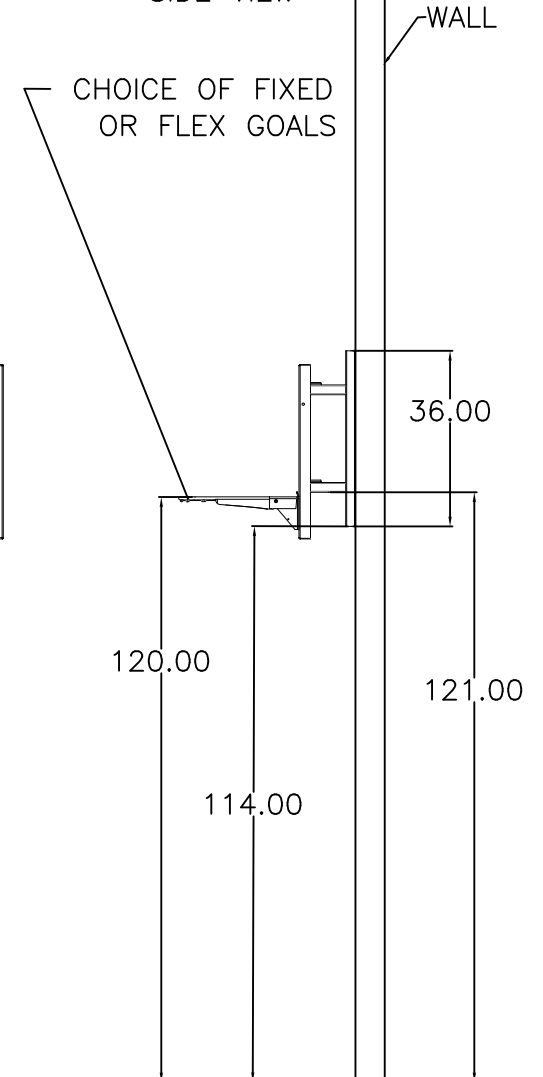

FIRST TEAM SPORTS INC.
HUTCHINSON, KS 67501

1-800-649-3688
www.firstteaminc.com

POWERMOUNT BASKETBALL GOAL
PRODUCT SUBMITTAL

TOP VIEW

BACKBOARD SIZE 36"x60" TO 42"x72"
AVAILABLE IN TEMPERED GLASS,
CLEAR ACRYLIC, STEEL, ALUMINUM
OR FIBERGLASS

BACK VIEW

FRONT VIEW

SIDE VIEW

ALLOW 15" WALL TO
BACKBOARD IF FT300
HEIGHT ADJUSTER IS USED

PLAYING SURFACE