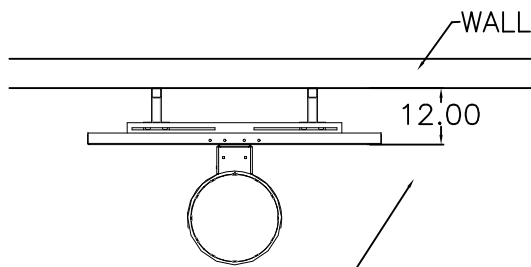

FIRST TEAM SPORTS INC.
HUTCHINSON, KS 67501

1-800-649-3688
www.firstteaminc.com

POWERMOUNT BASKETBALL GOAL
PRODUCT SUBMITTAL

TOP VIEW

BACKBOARD SIZE 36"x60" TO 42"x72"
AVAILABLE IN TEMPERED GLASS,
CLEAR ACRYLIC, STEEL, ALUMINUM
OR FIBERGLASS

BACK VIEW

FRONT VIEW

SIDE VIEW

ALLOW 15" WALL TO
BACKBOARD IF FT300
HEIGHT ADJUSTER IS USED

PLAYING SURFACE