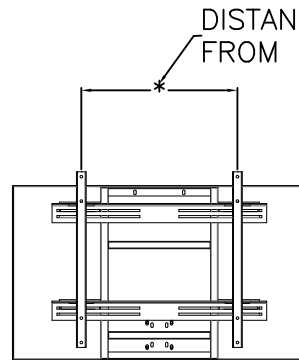

FIRST TEAM SPORTS INC.
HUTCHINSON, KS 67501

1-800-649-3688
www.firstteaminc.com

POWERMOUNT BASKETBALL GOAL
PRODUCT SUBMITTAL

TOP VIEW

BACKBOARD SIZE 36"x60" TO 42"x72"
AVAILABLE IN TEMPERED GLASS,
CLEAR ACRYLIC, STEEL, ALUMINUM
OR FIBERGLASS

BACK VIEW

FRONT VIEW

SIDE VIEW

ALLOW 15" WALL TO
BACKBOARD IF FT300
HEIGHT ADJUSTER IS USED

PLAYING SURFACE